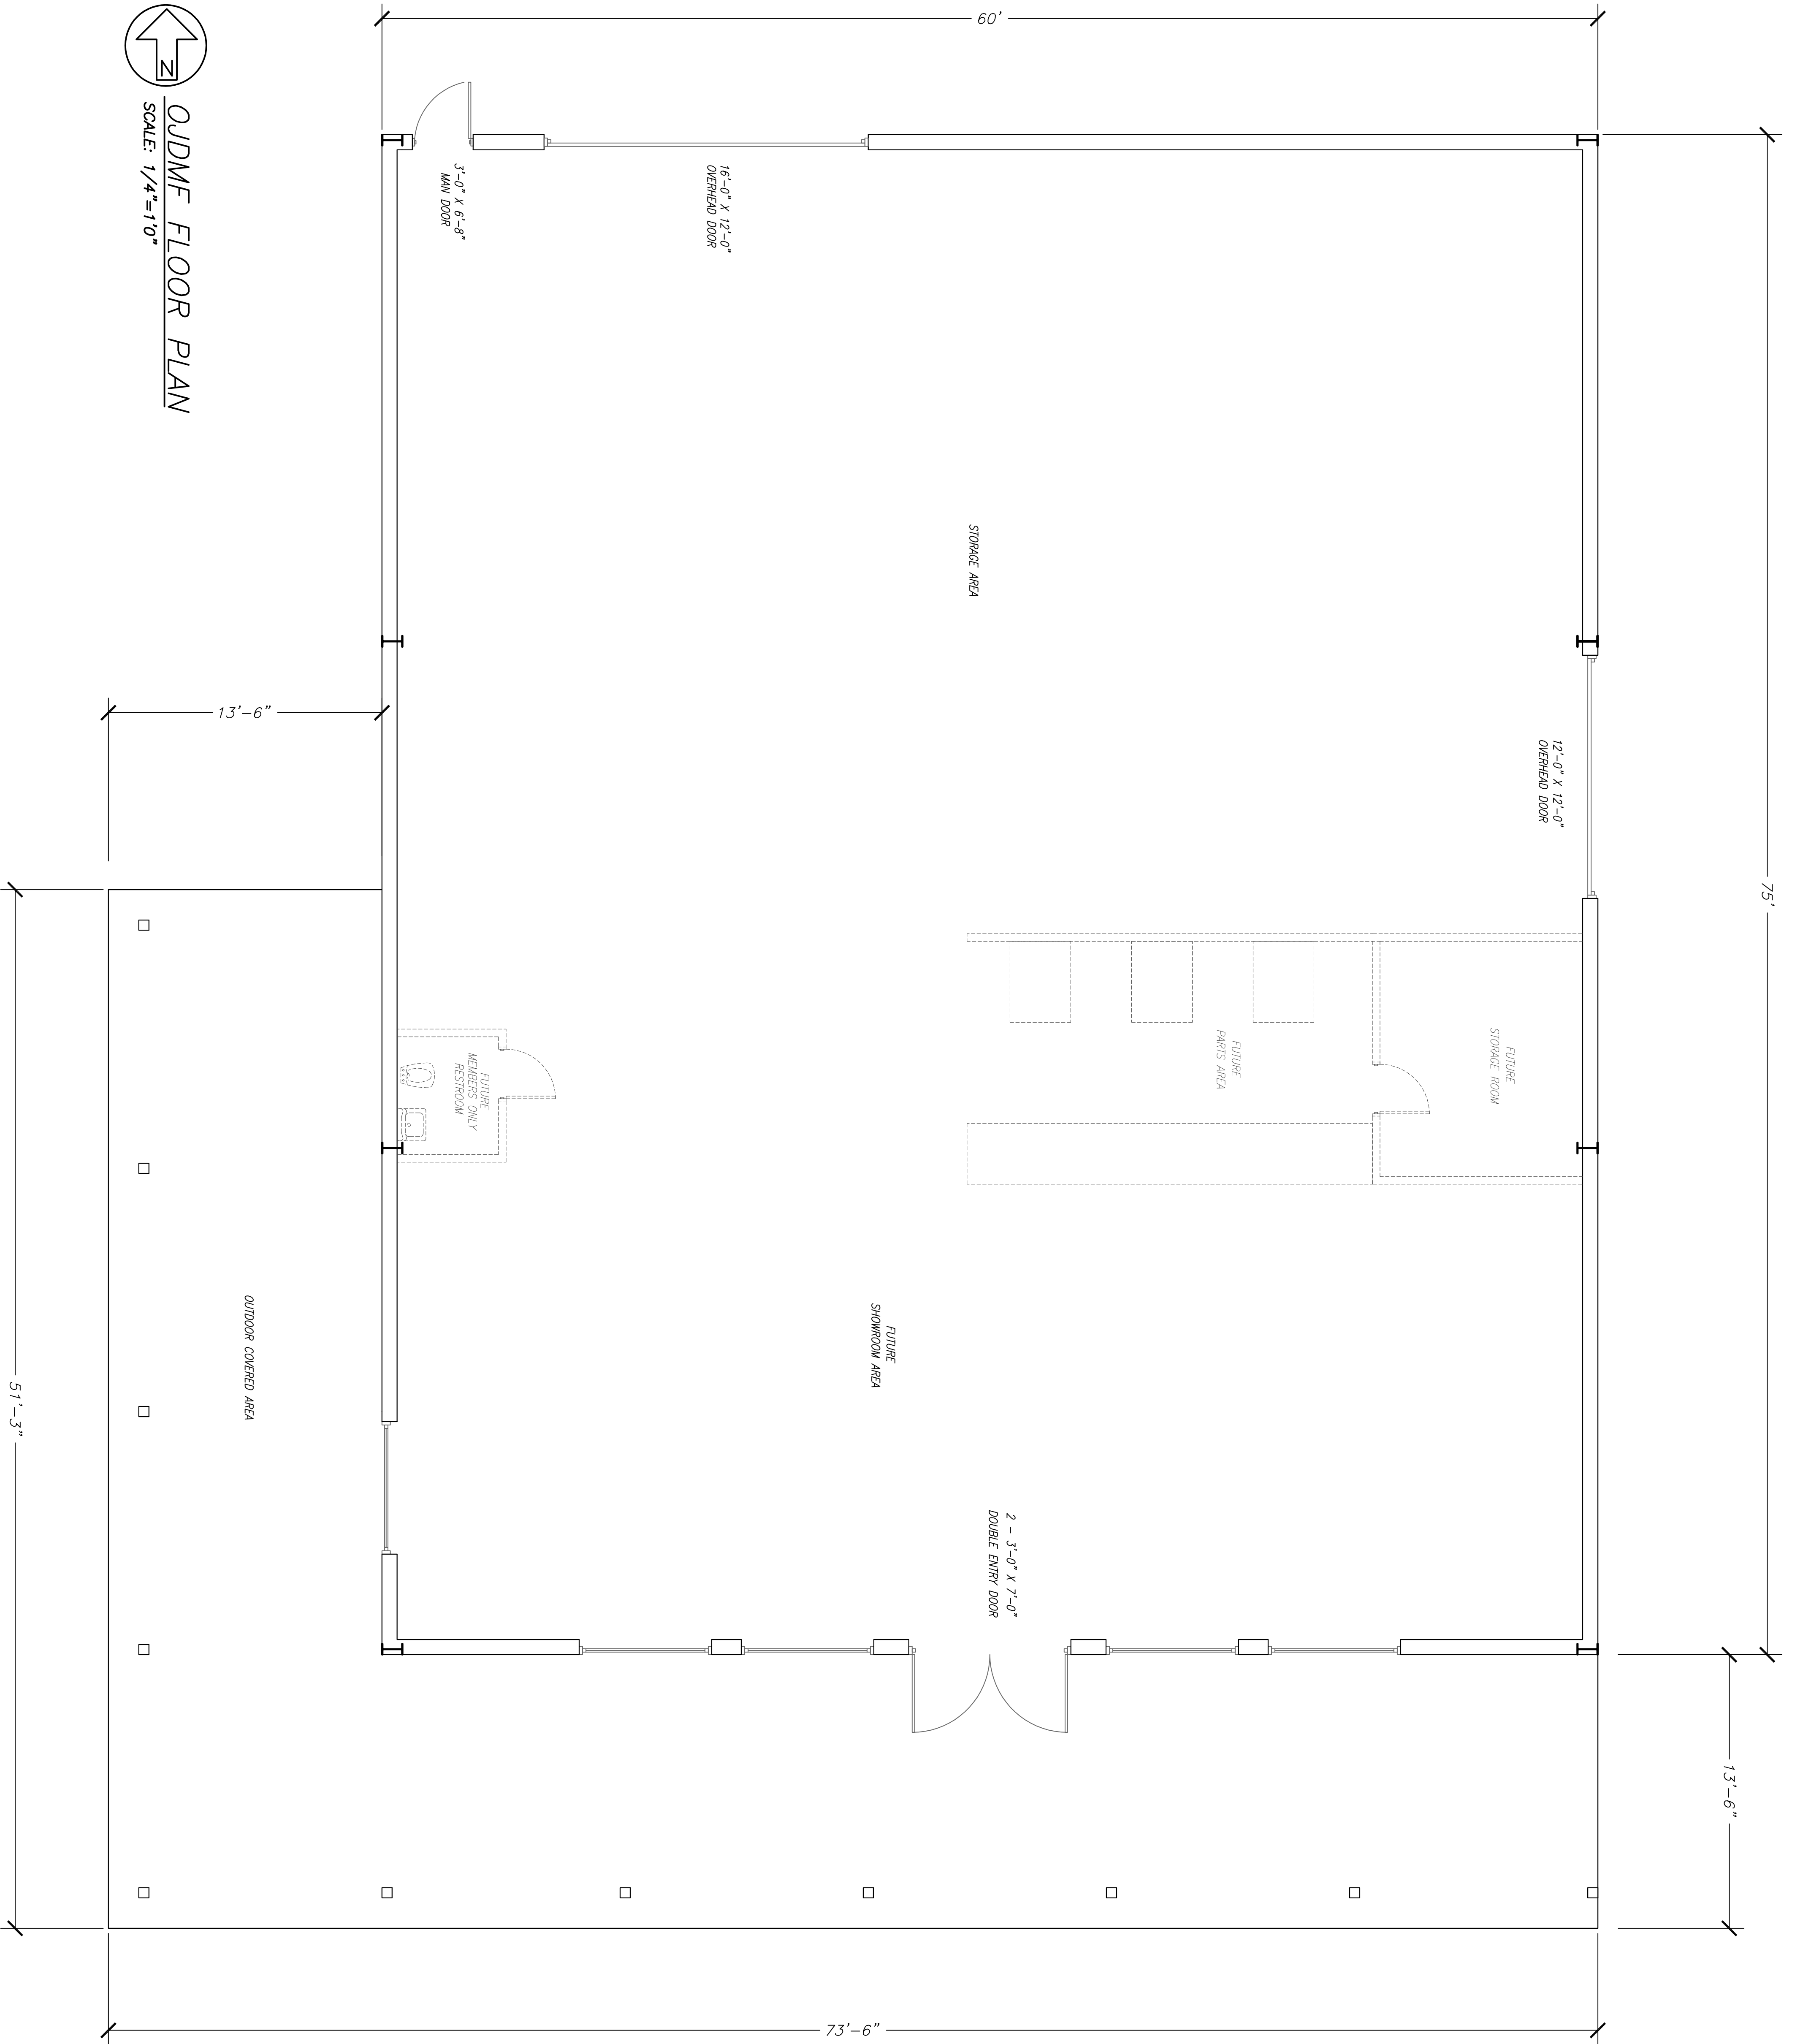

QJDMF FLOOR PLAN
SCALE: 1/4"=1'-0"

REVISIONS	

Oregon John Deere Museum Foundation
3995 Brooklake Road NE
Brooks, Or. 97303

PROJECT DESCRIPTION
DATE 06/08/09
DRAWN BY TSW
SCALE 1/4"=1'-0"
PROJECT # XXXXX